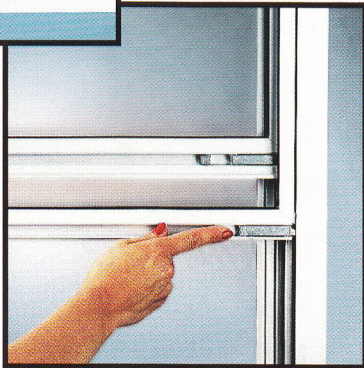

All Impressions Deluxe windows feature these construction details.

2 or 3 track design with self storing screen and interlocking sashes for strength and performance.

Baked-on enamel finish resists scratches and weather. It also cleans up fast. Reinforced corners and frames for durability and strength. Fully weather stripped with wool pile.

Built-in mullion standard on Double hung, Oriel and Slider.

All windows (except reverse picture windows) are furnished with screen inserts.

Built in cast aluminum fingerpulls provide easy operation of the fully adjustable sash for maximum ventilation control.

Note: Our Standard storm windows offer three ventilating positions.

No matter what your home's decor, there is an aluminum storm window for you.

Deluxe double hung window

Deluxe oriel window

Deluxe slider window